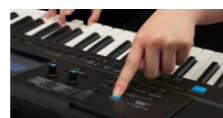

YOUR BENEFITS

GROOVE CREATOR & QUICK SAMPLING

With Groove Creator, buttons and knobs are all you need to create contemporary electronic music and sound like a pro. Capture sound from outside of your instrument using the AUX input, microphone input or even by importing files from a USB storage device, and then play those sounds directly from your keyboard. The possibilities are endless!

PREMIUM SOUND QUALITY

The Super Articulation Lite function lets you realistically simulate the distinct ways each instrument is played — for example, the scratch sound of a distorted electric guitar or the harmonics of a nylon-string guitar. In addition, the PSR-EW425 features premium organ sound created with samples from high-end Yamaha YC Series.

LIVE CONTROL KNOBS

The two Live Control Knobs make it easy to manipulate and interact with the sound you produce as you play. The ability to set the filter cutoff frequency to change the brightness of the sound and control effects in real time helps bring your performances to life.