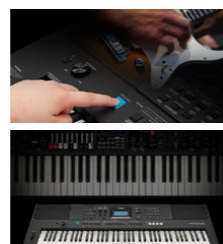

PSR-E473

PSR-EW425

- Touch-sensitive keyboard with **61 keys (PSR-E473)** or **76 keys (PSR-EW425)**
- 820 high quality Voices with improved sampling
- 14 Super Articulation Lite Voices
- Premium organ sound created with samples from high-end Yamaha YC Series (PSR-EW425 only)
- 64-note polyphony
- 290 auto accompaniment Styles
- 152 arpeggio types
- Quick Sampling function
- Groove Creator function
- USB Audio Recorder
- Live Control Knobs, Motion Effect functionality, pitch bend wheel
- Enhanced DSP power with DSP1: 41 types, DSP2: 12 types
- Mega Boost
- Melody Suppressor for both analog and digital audio input
- 12W + 12W amplification (PSR-EW425) / 6W + 6W amplification (PSR-E473)
- 12 cm Bass Reflexed speakers
- L&R outputs for connecting to a PA system, Microphone input
- USB TO HOST and USB TO DEVICE; USB Audio

YOUR BENEFITS

GROOVE CREATOR & QUICK SAMPLING

With Groove Creator, buttons and knobs are all you need to create contemporary electronic music and sound like a pro. Capture sound from outside of your instrument using the AUX input, microphone input or even by importing files from a USB storage device, and then play those sounds directly from your keyboard. The possibilities are endless!

PREMIUM SOUND QUALITY

The Super Articulation Lite function lets you realistically simulate the distinct ways each instrument is played — for example, the scratch sound of a distorted electric guitar or the harmonics of a nylon-string guitar. In addition, the PSR-EW425 features premium organ sound created with samples from high-end Yamaha YC Series.