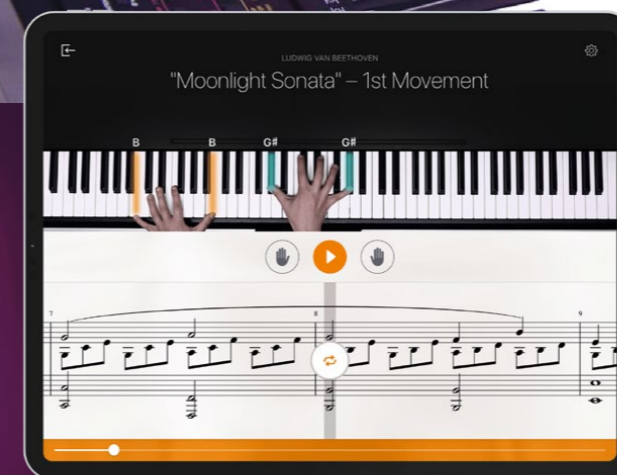

Chord Tracker

The Yamaha Chord Tracker app helps you practice and perform songs by analyzing the audio song stored in your device and then displays the chord symbols for you.

My Music Recorder*

My Music Recorder is designed for parents to record, archive and share their children's daily musical performances.

Models	MusicSoft Manager*	Piano Diary*	My Music Recorder*	Rec'n'Share	Smart Pianist	Chord Tracker
PSR-EW425	✓			✓		☺
PSR-E473	✓			✓		☺
PSR-EW310	✓			✓		☺
PSR-E373	✓			✓		☺
PSR-A350	✓	✓ ¹	✓ ¹			☺
EZ-300	✓			✓		☺
NP-35				✓	✓ ¹	☺
NP-15				✓	✓ ¹	☺

¹also Bluetooth® connection possible when using optional adapter UD-BT01.

Available at:

*Only available at:

Additional fun and functional Yamaha applications are also available. To find out more, please visit:

europe.yamaha.com/en/products/apps

Some applications are only available in certain regions.

LEARN THE KEYBOARD WITH YAMAHA AND FLOWKEY

INNOVATIVE.
INTUITIVE.
INTERACTIVE.

TRY
3 MONTHS
FOR FREE

FLOWKEY APP FOR MORE LEARNING & FUN