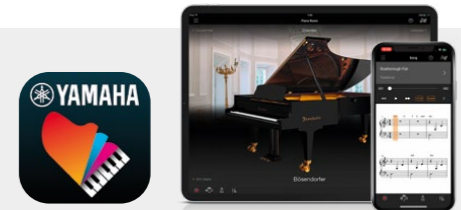

REC'N'SHARE

Digitally enhance the way you practice, record and perform music! Connect a smart device to the instrument to take advantage of a range of fun functions such as the “Rec'n'Share” app, which allows you to record audio and video along with songs from your music library and then share your performances with the world.

FOR PIANO LOVERS

piaggero NP-35

NP-35 also available in white

piaggero NP-15

NP-15 also available in black

- Graded soft-touch keyboard with 76 keys (NP-35) or touch-sensitive keyboard with 61 keys (NP-15)
- 64-note polyphony
- 6 Reverb types; Chorus (Preset Only)
- 15 instrument voices; Dual/Layer
- Damper Resonance
- 15 Voice Demo Songs + 10 Piano Preset Songs
- 6W + 6W amplification (NP-35) / 2.5W + 2.5W amplification (NP-15)
- Sound Boost
- USB-TO-HOST MIDI & Audio
- iOS apps available for your iPhone/iPad/iPod Touch*
*additional connection cable required

76/61
KEYS

15
VOICES

25
SONGS

SONG
PLAY/REC

PC
CONNECTIVITY

SMART
DEVICE
CONNECTIVITY

YOUR BENEFITS

IT'S JUST SO LIGHT! YOU CAN TAKE IT ANYWHERE
Supremely light and running on just a few standard batteries, Piaggero sets you free to play anywhere, even in the great outdoors.

EASILY RECORD SOUND AND VIDEO, AND UPLOAD YOUR OWN PERFORMANCES
If you want to take a video of your performance and share it on platforms like YouTube, TikTok and so on, Rec'n'Share is the way to go. Connect the Piaggero to your smart device, and record both video and audio at the same time to complete your video.